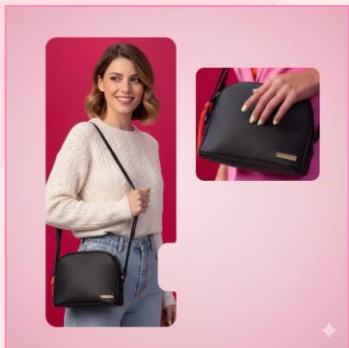

$49.900

$79.900

$79.900